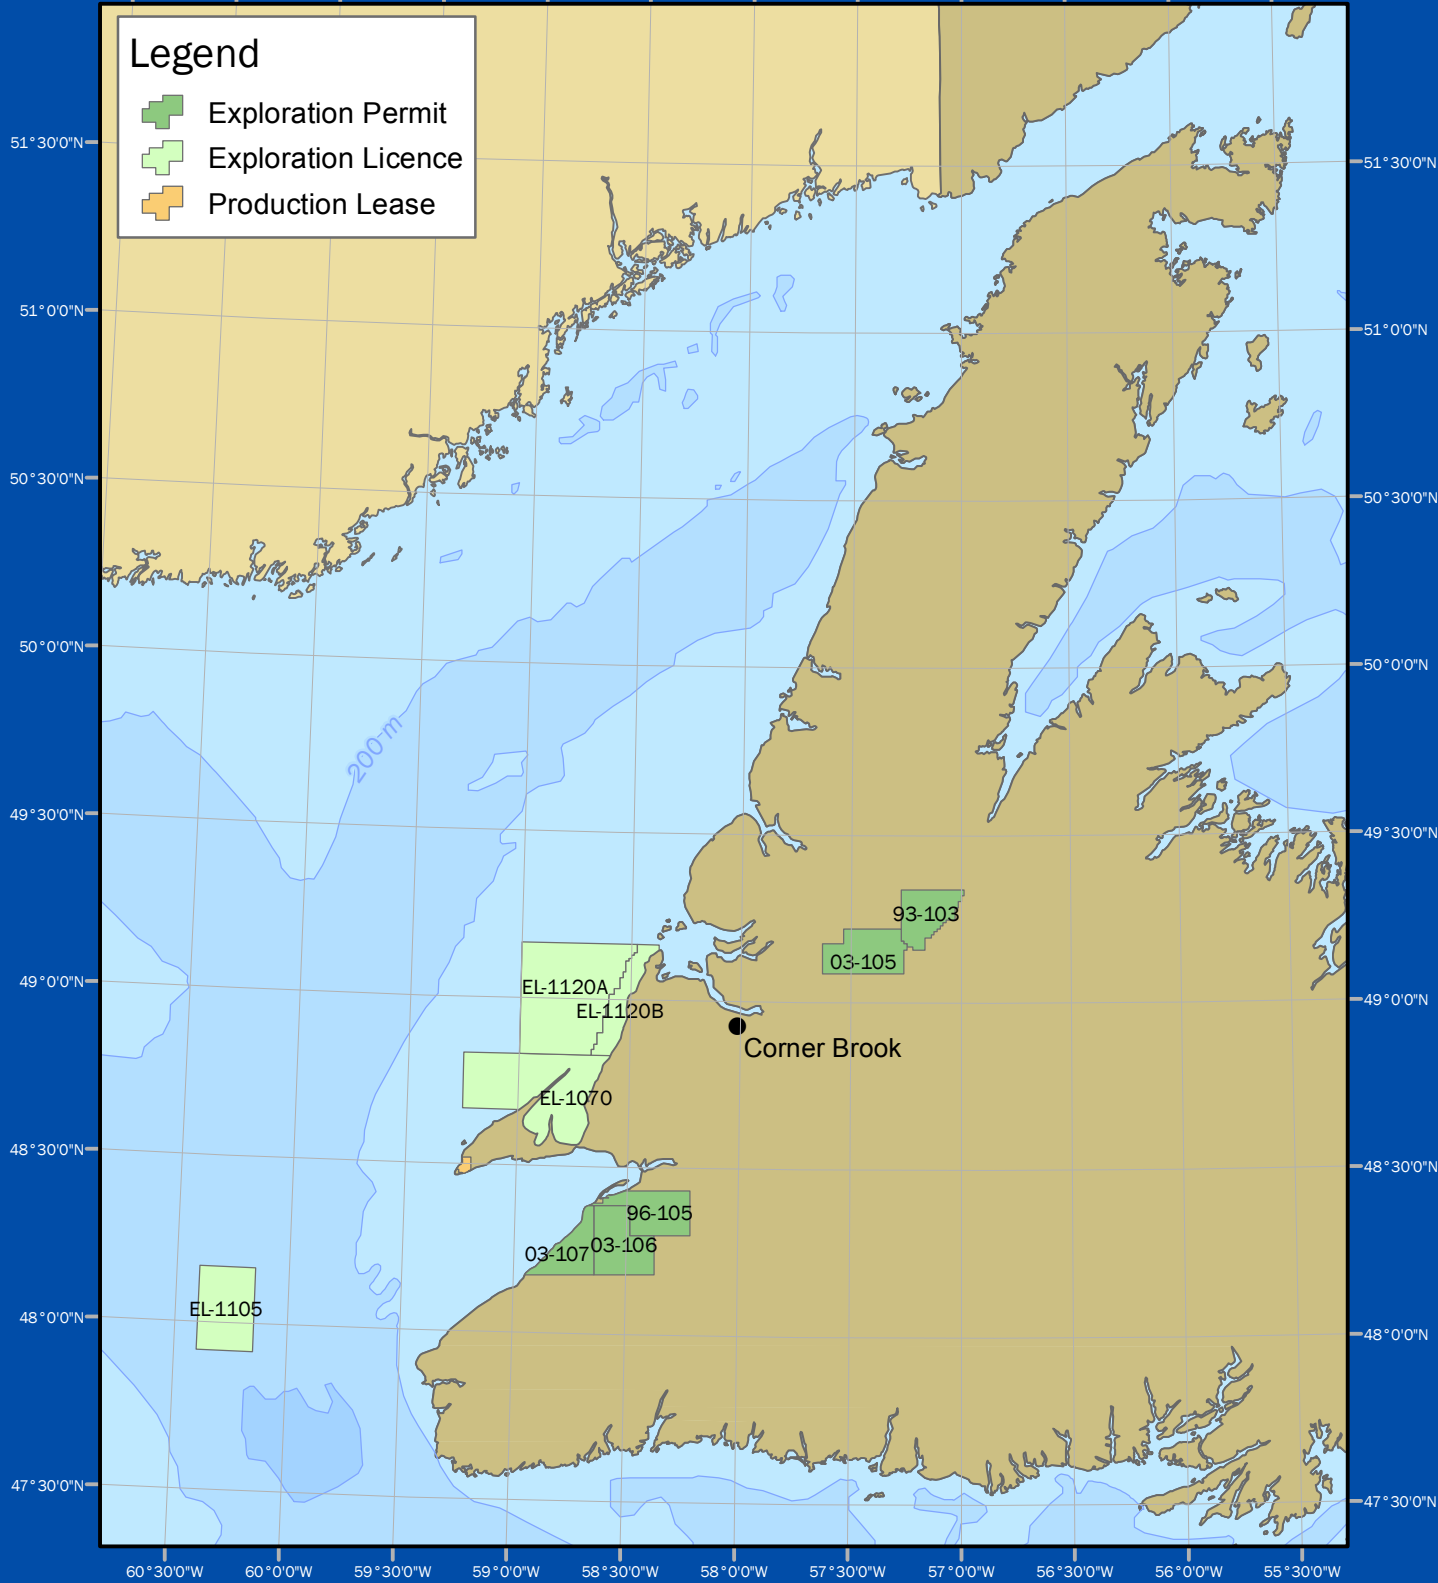

Onshore Newfoundland Petroleum Rights

Newfoundland and Labrador

November 1, 2016

61°0'0"W 60°30'0"W 60°0'0"W 59°30'0"W 59°0'0"W 58°30'0"W 58°0'0"W 57°30'0"W 57°0'0"W 56°30'0"W 56°0'0"W 55°30'0"W

Legend

-  Exploration Permit
-  Exploration Licence
-  Production Lease

Scale

0 25 50 75 100
Kilometers

For illustrative purposes only