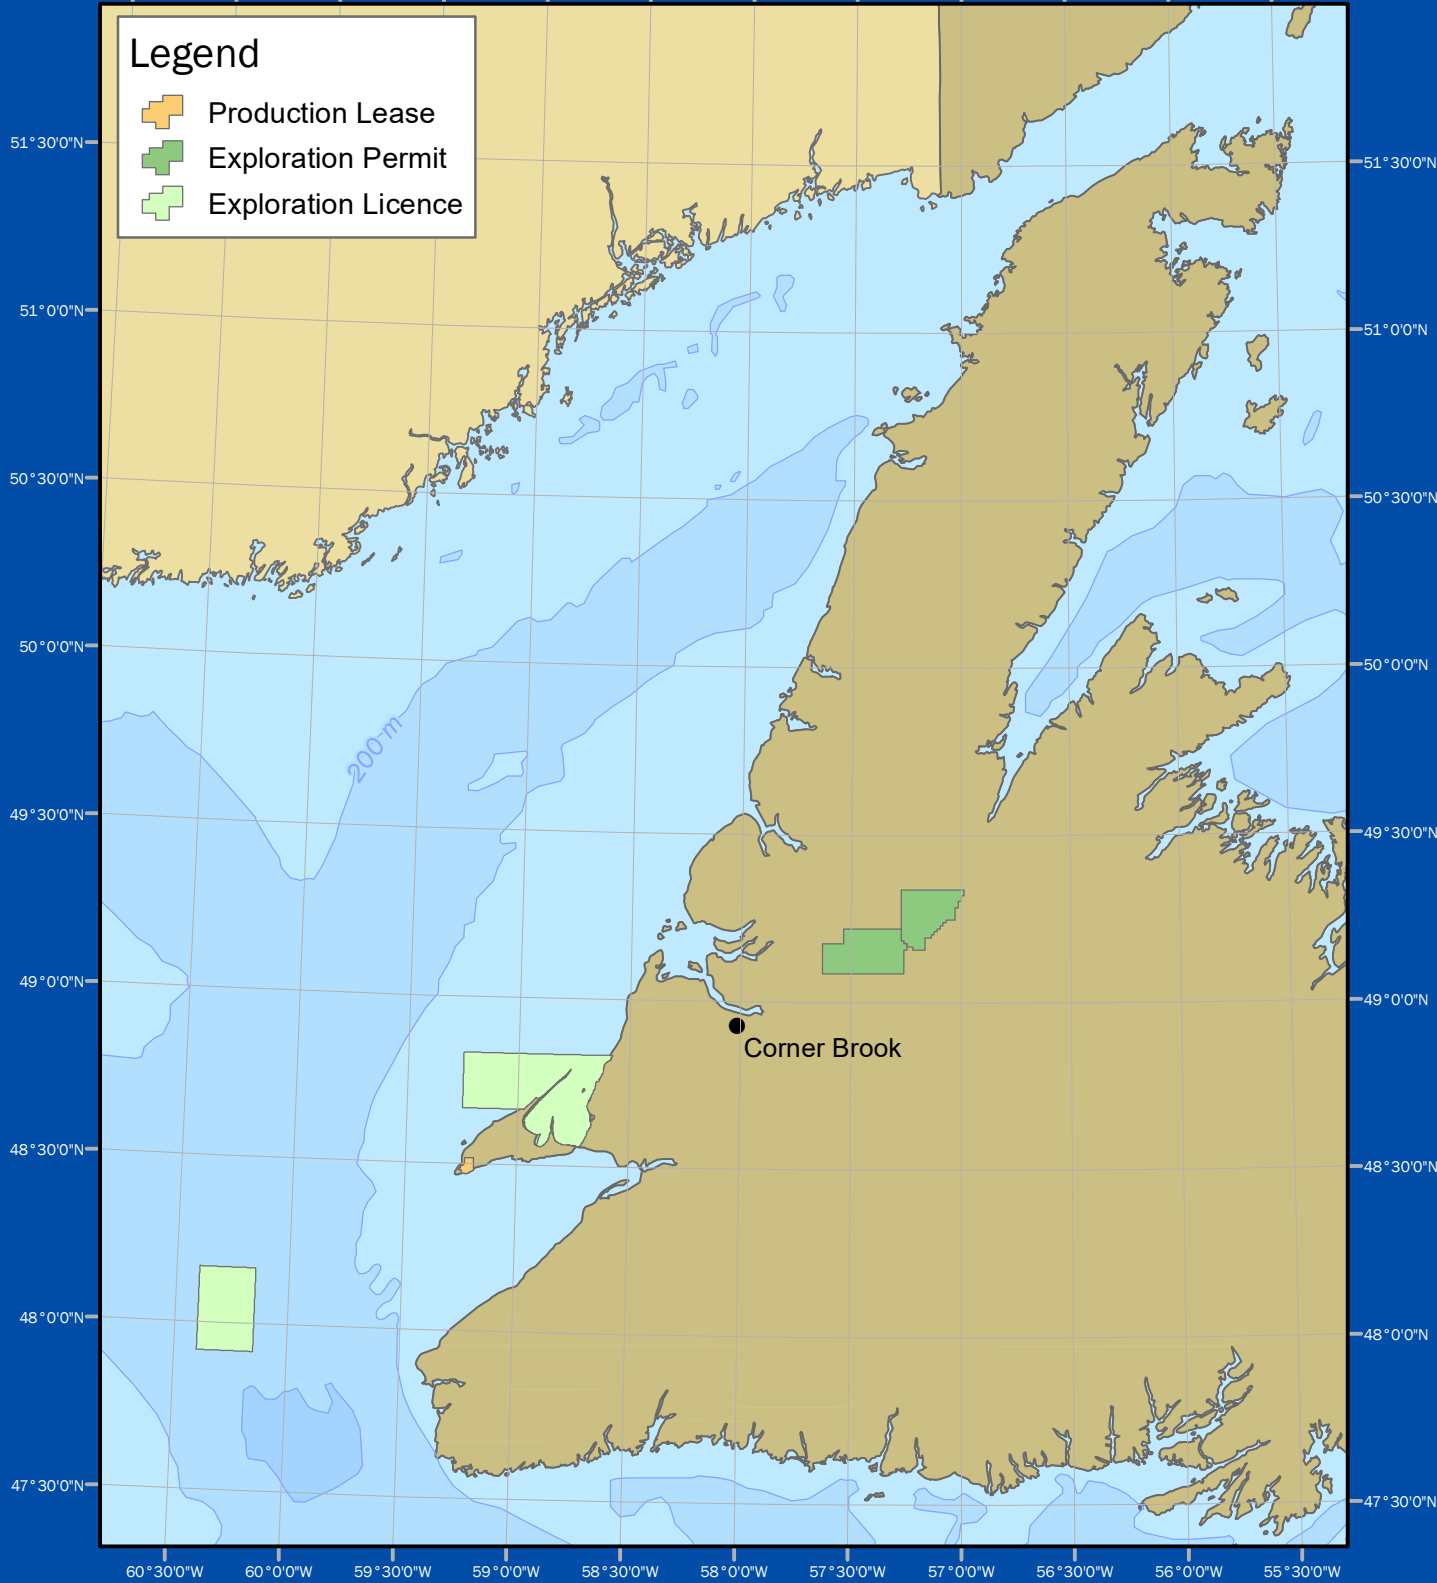

Onshore Newfoundland Petroleum Rights

Newfoundland and Labrador

June 2019

61°0'0"W 60°30'0"W 60°0'0"W 59°30'0"W 59°0'0"W 58°30'0"W 58°0'0"W 57°30'0"W 57°0'0"W 56°30'0"W 56°0'0"W 55°30'0"W

Legend

-  Production Lease
-  Exploration Permit
-  Exploration Licence

Scale

0 12.5 25 50 75 100
Kilometers

For illustrative purposes only